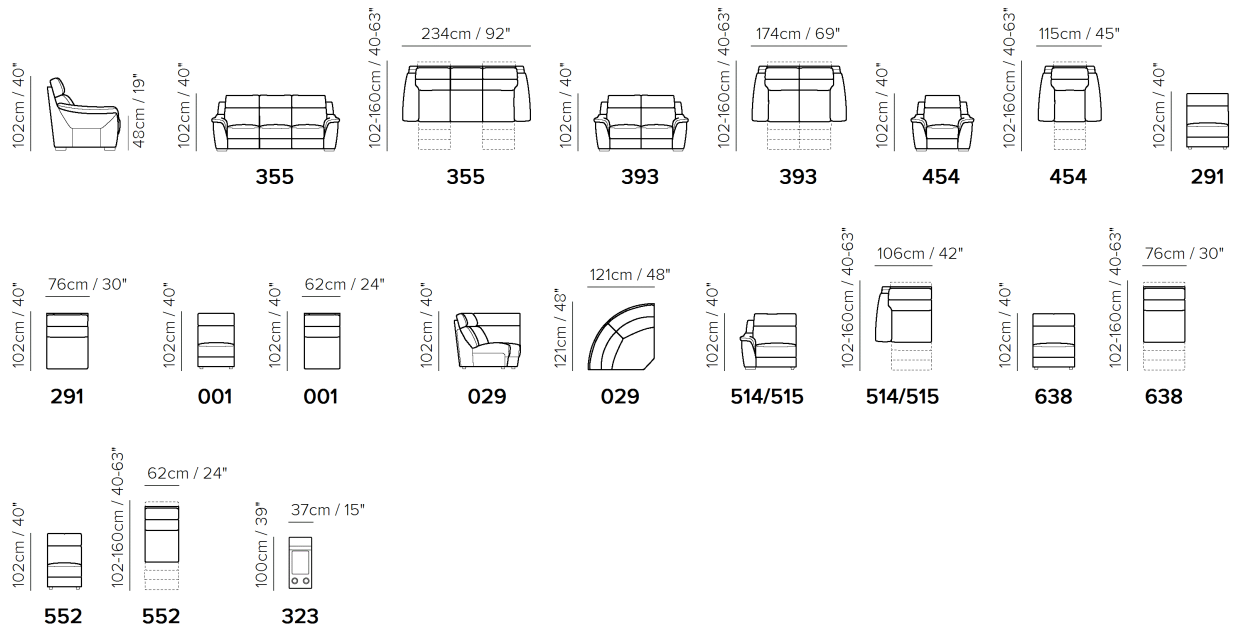

U316

SCHEMATICS

COMPOSITION EXAMPLES